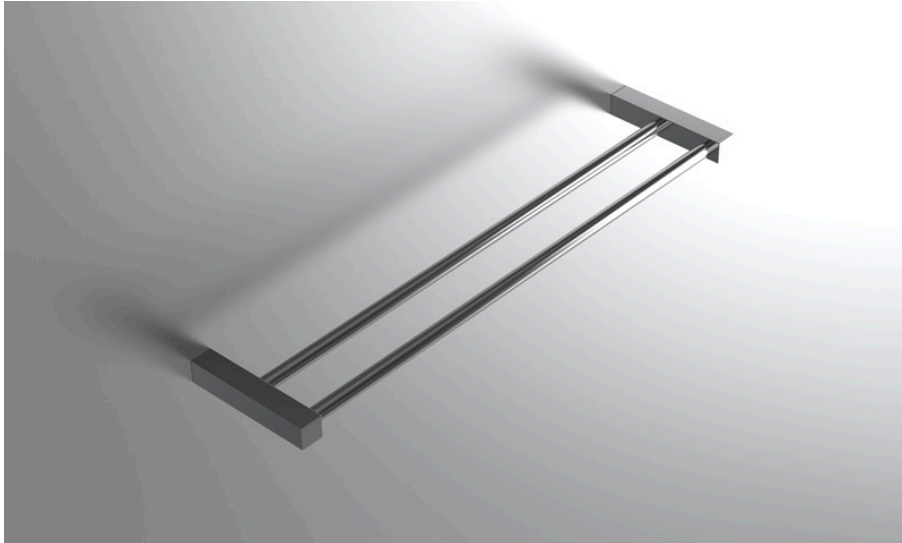

neelnox

LET
THERE
BE **DESIGN.**

FEATURES

- Premium 304 Grade Stainless Steel
- Solid Mount Construction
- Concealed Installation Hardware
- State of the art wall anchors included for installation on Dry wall or Tile

COLLECTION GLACIER

TOWEL BAR

Model	Product	Finishes Available
GLA-TWB24-D	Towel Bar	Multiple finishes available. Over 23 finishes to choose from.
GLA-TWB18-D	Towel Bar	

FINISHES			
	Polished (-P)	Antique Copper (-ACOP)	Polished Gold (-PGLD)
	Brushed (-B)	Polished Brass (-PBRS)	Brushed Copper (-BCOP)
	Brushed Gold (-BGLD)	Matte White (-WHT)	Brushed Rose Gold (-BRGD)
	Matte Black (-BLK)	Brushed Modern Bronze (-BMBRZ)	Brushed Black (-BRBLK)
	Oil Rubbed Bronze (-ORB)	Glossy White (-GWHT)	Polished Black (-PBLK)
	Brushed Brass (-BBRS)	Polished Rose Gold (-PRGD)	Antique Nickel (-ANKL)
	Brushed Bronze (-BBRZ)	Unlacquered Brass (-UBRS)	Black Nickel (-NKBL)
	Antique Brass (-ABRS)	Polished Nickel (-PNKL)	